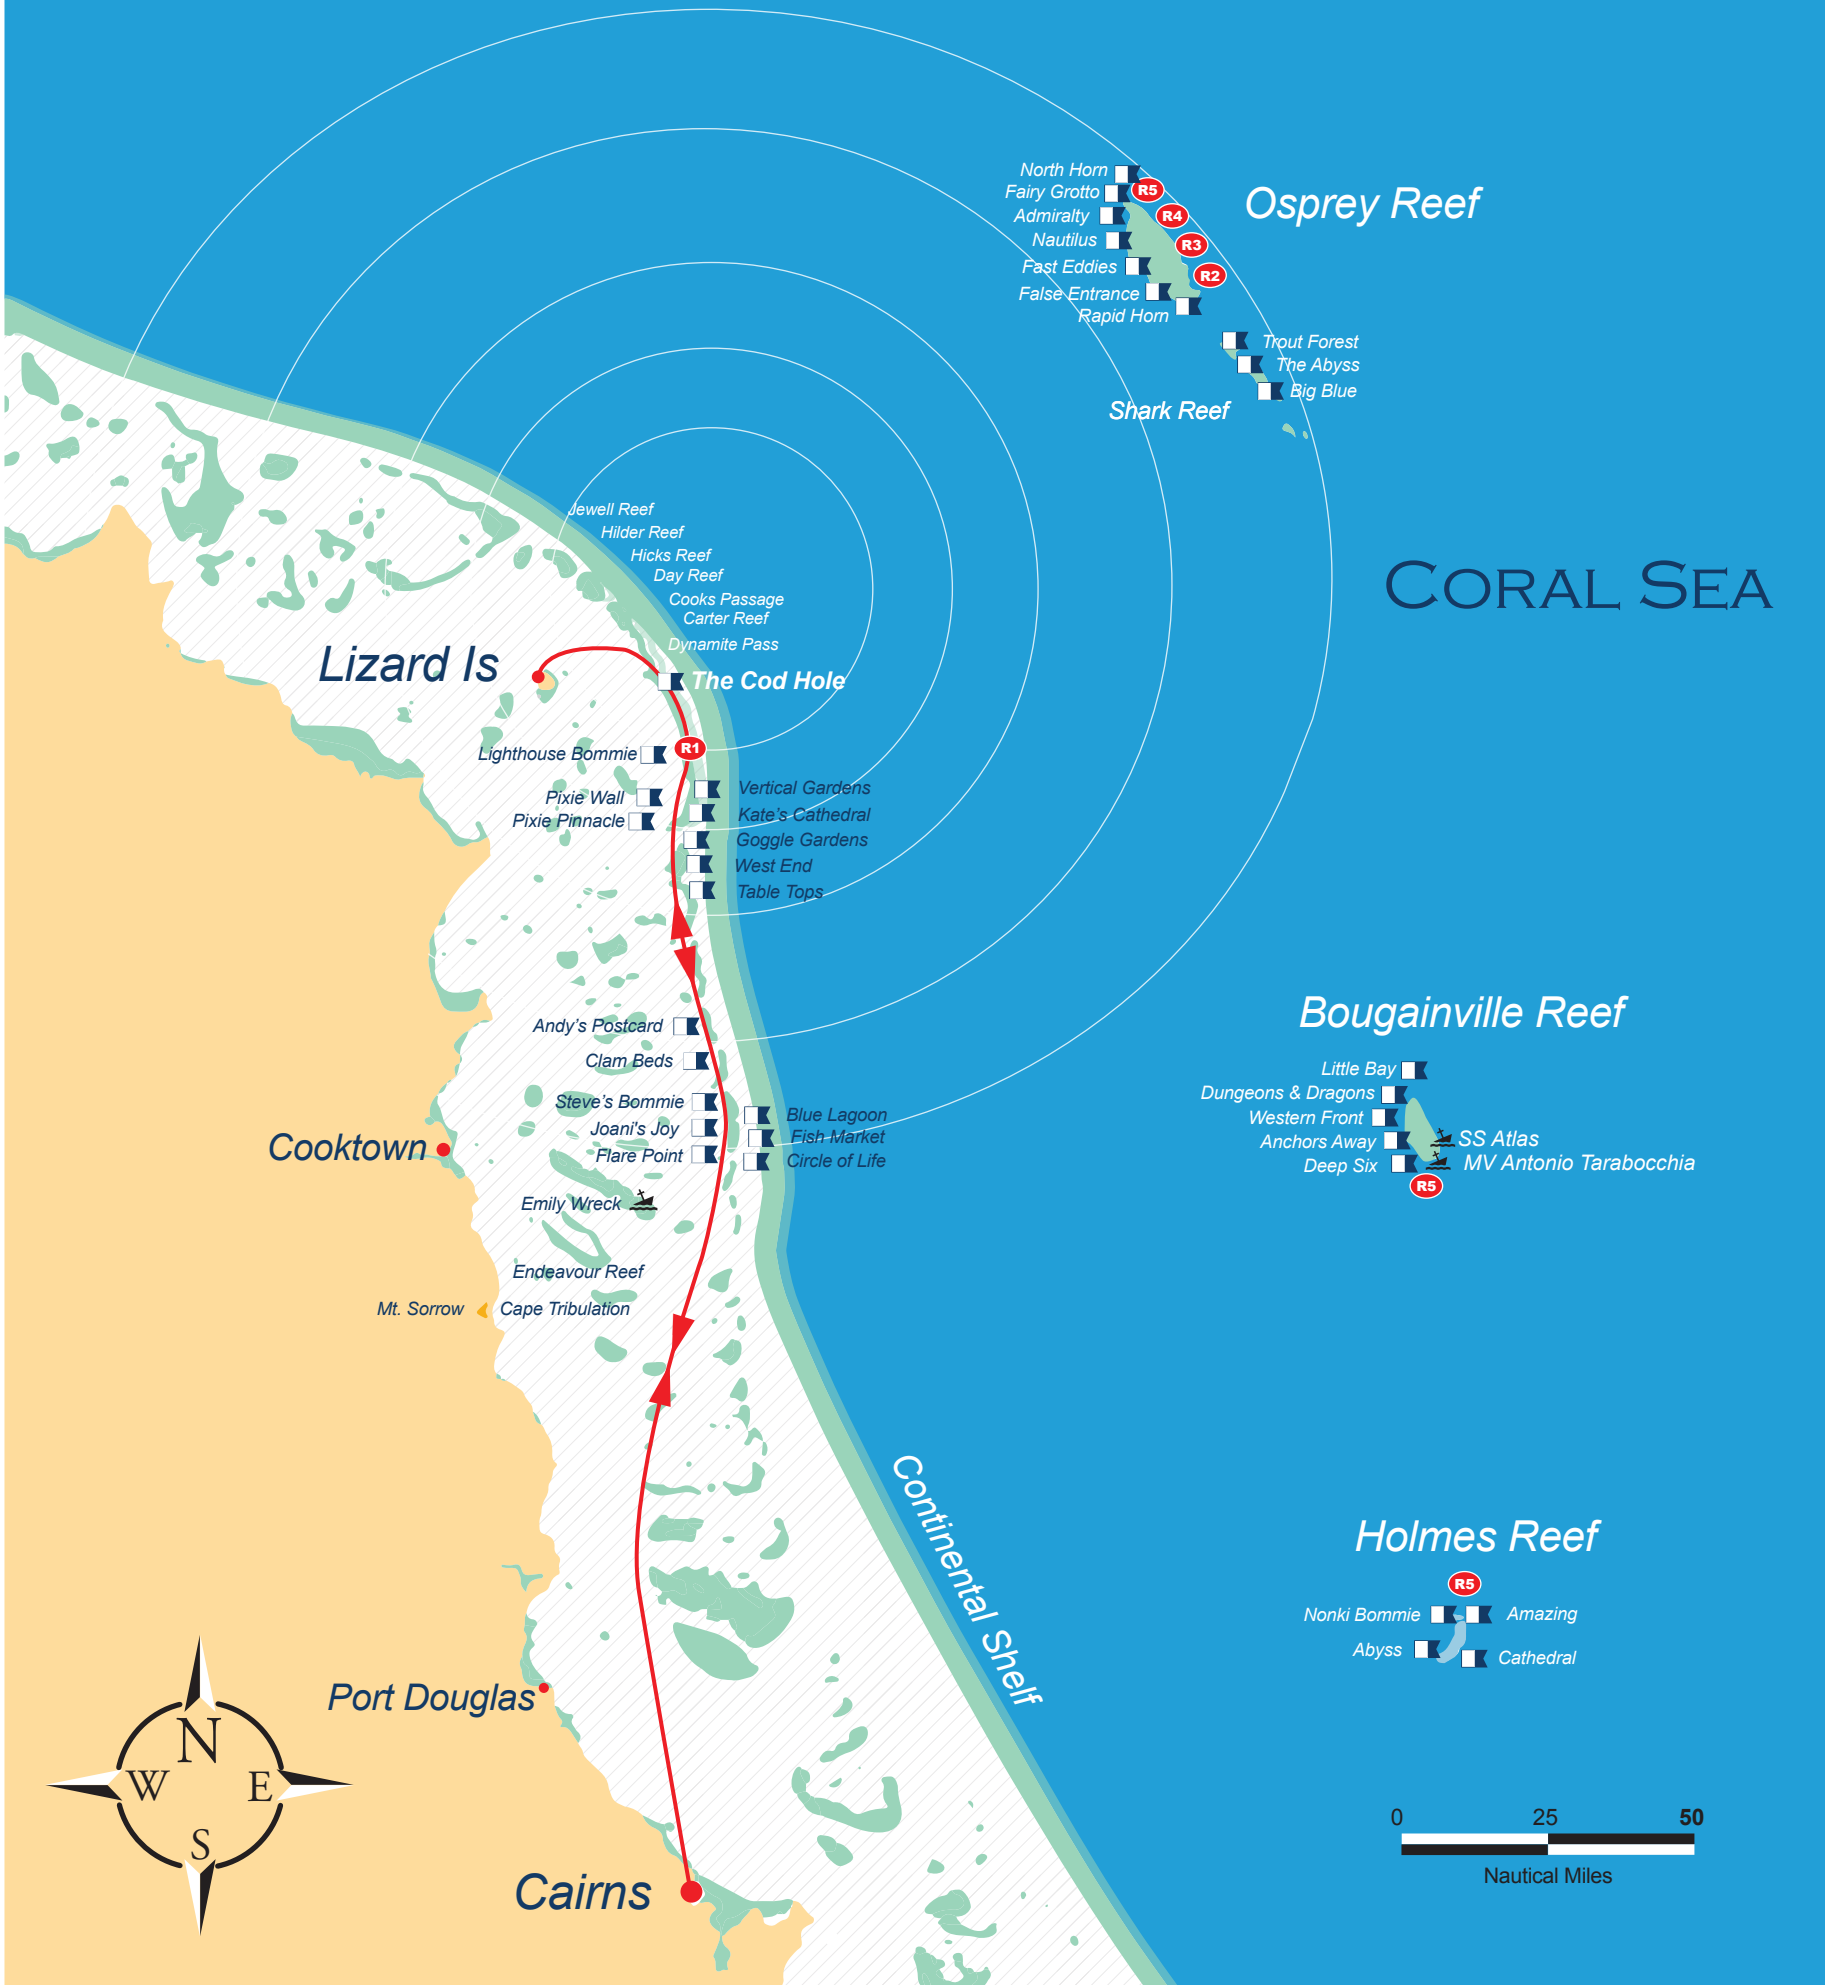

Map Key

Minke Whale Expedition - 7 Nights
 Departs Thursday
 Returns Thursday

Mike Ball Great Barrier Reef
 dive sites north of Cooktown

Research Projects

- R1** Minke Whale Research
- R2** Nautilus Research
- R3** Shark Research
- R4** Deep Reef Exploration
- R5** Catlin Seaview Survey

Osprey Reef

- North Horn
- Fairy Grotto
- Admiralty
- Nautilus
- Fast Eddies
- False Entrance
- Rapid Horn
- Trout Forest
- The Abyss
- Big Blue

Shark Reef

Lizard Is

- Jewell Reef
- Hilder Reef
- Hicks Reef
- Day Reef
- Cooks Passage
- Carter Reef
- Dynamite Pass
- The Cod Hole
- Lighthouse Bommie
- Pixie Wall
- Pixie Pinnacle
- Vertical Gardens
- Kate's Cathedral
- Goggle Gardens
- West End
- Table Tops

Cooktown

- Andy's Postcard
- Clam Beds
- Steve's Bommie
- Joani's Joy
- Flare Point
- Emily Wreck
- Endeavour Reef
- Mt. Sorrow
- Cape Tribulation
- Blue Lagoon
- Fish Market
- Circle of Life

Bougainville Reef

- Little Bay
- Dungeons & Dragons
- Western Front
- Anchors Away
- Deep Six
- SS Atlas
- MV Antonio Tarabocchia

Holmes Reef

- Nonki Bommie
- Abyss
- Amazing
- Cathedral